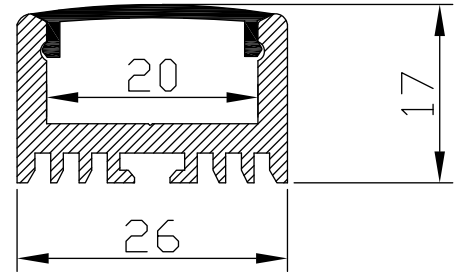

Color 

Unit: mm

Features:

1. Model: HL-BAPL026
2. Material: AL6063+PC/PMMA
3. Surface: Anodized/Painting
4. Lighting source width: 20mm
5. Length: 4m/max
6. Installation: For offices / conference rooms / supermarkets / home lighting application.

Accessory:

End Cap

Aluminum Profile

Suspended Rope

Cover

Installation: